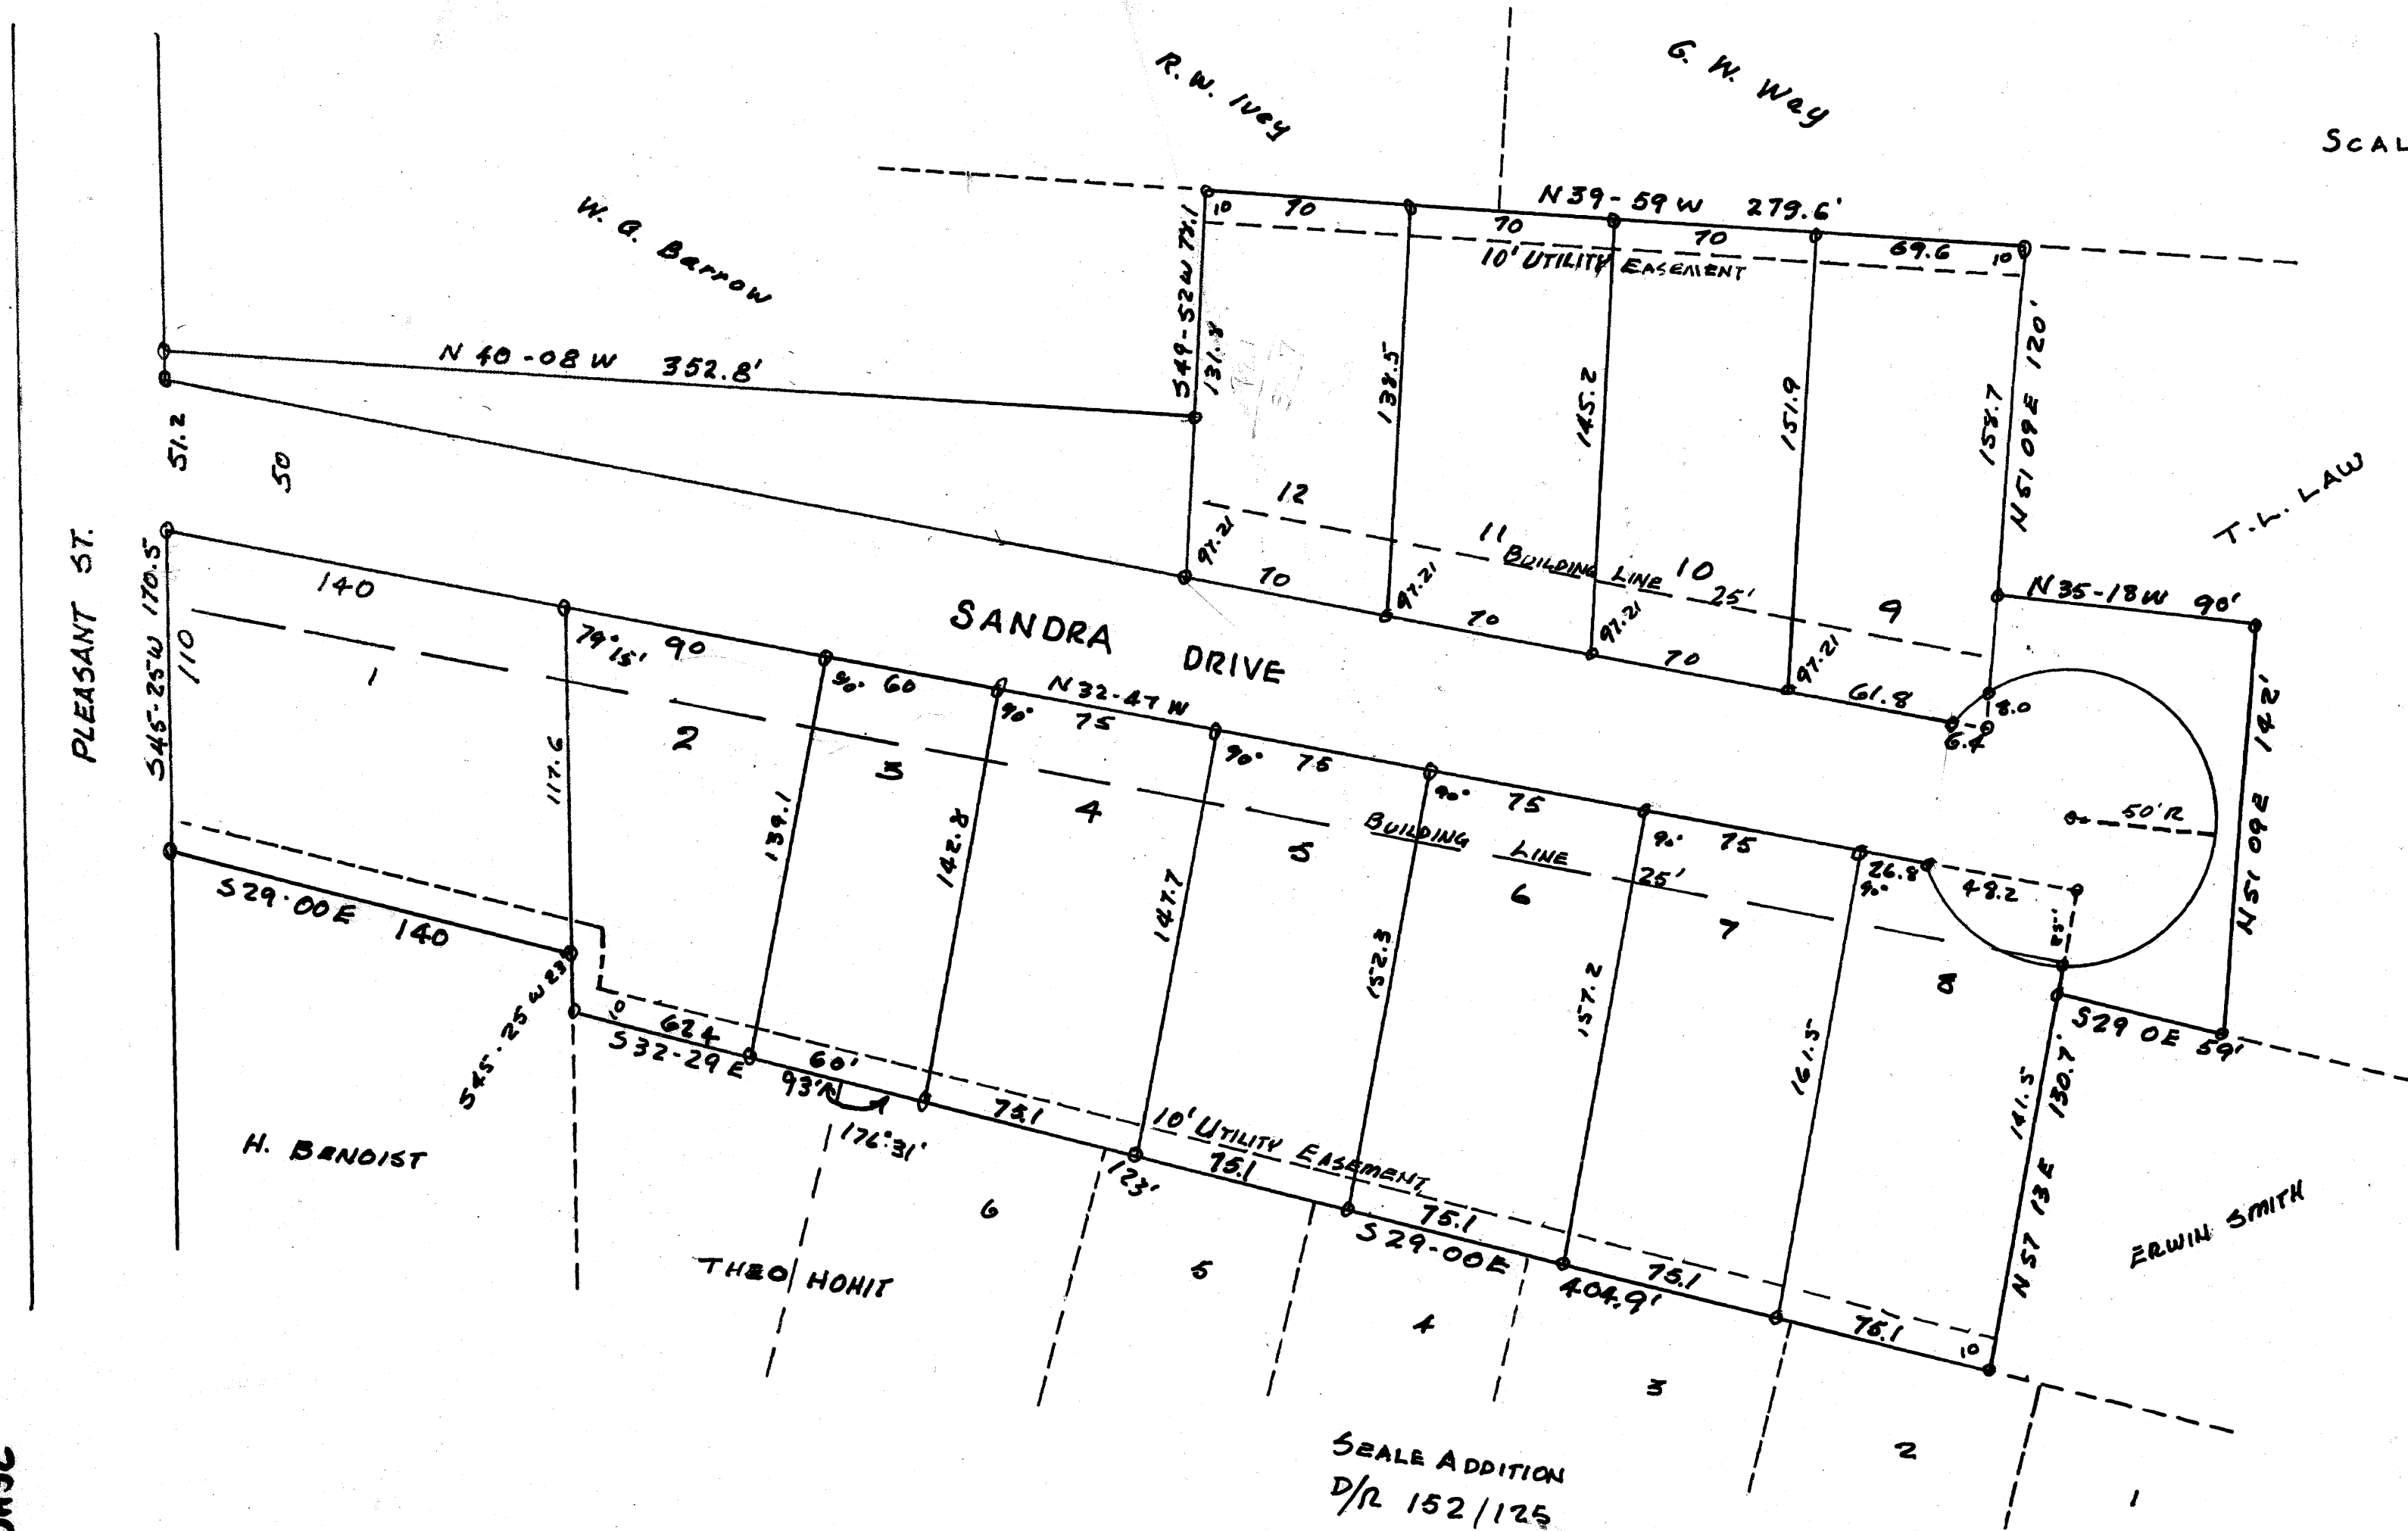

SMITH SUBDIVISION

A 4.3 Ac. TRACT
LOCATED IN J.E. SCOTT LEAGUE
BRYAN, BRAZOS COUNTY, TEXAS
SCALE: 1"=50
JUNE 1954

D/R VOL 164 PAGE 291

327

SCALE ADDITION
D/R 152/125

on land base
4/1/51