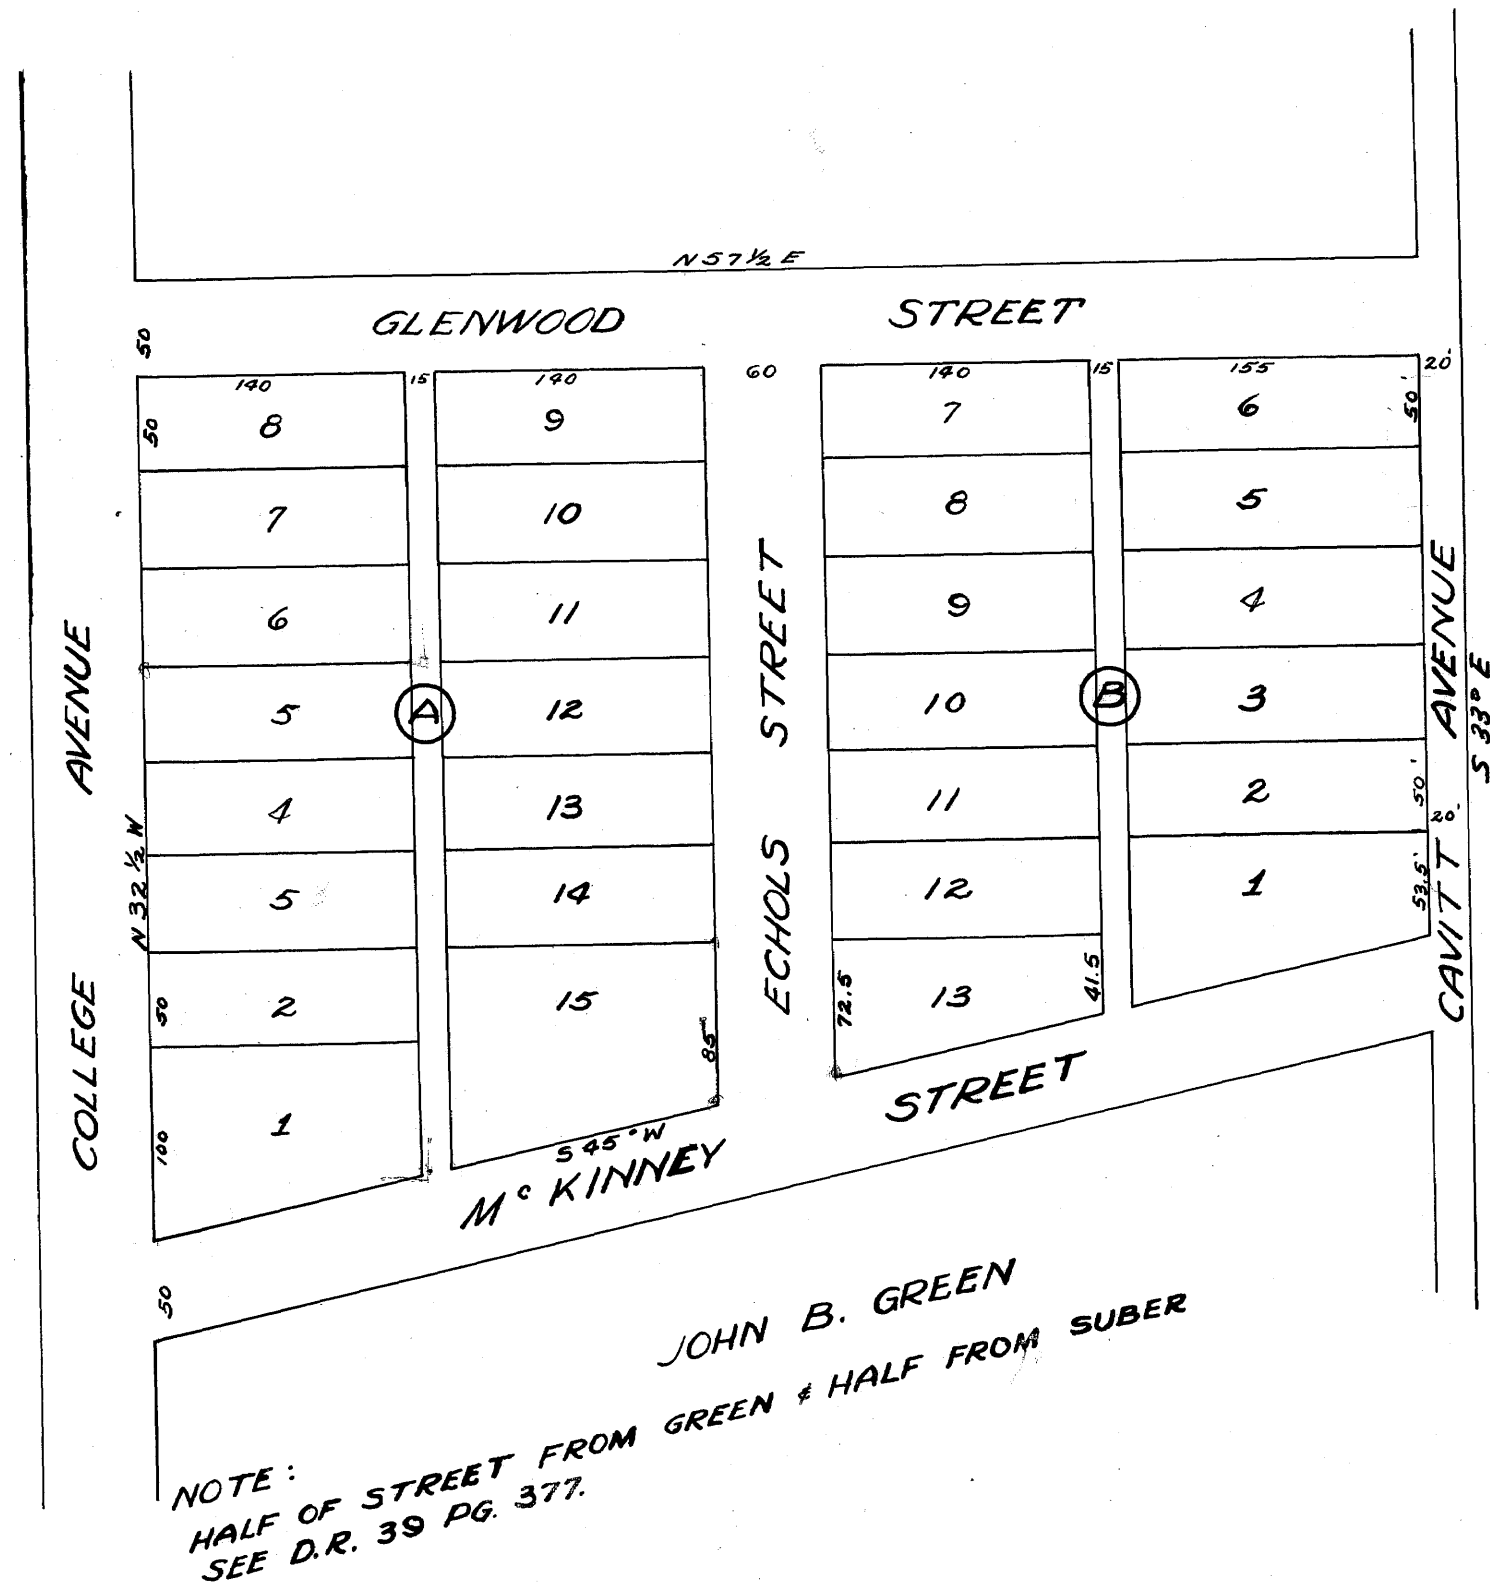

on purchase to Glubos

SUBER'S FIRST ADDITION

D. R. 43 PG. 530 JAN. 4, 1915

Scale: 1" = 100'

SEE ALSO SUBER ADDN. - SAME D.R. & DATE

340