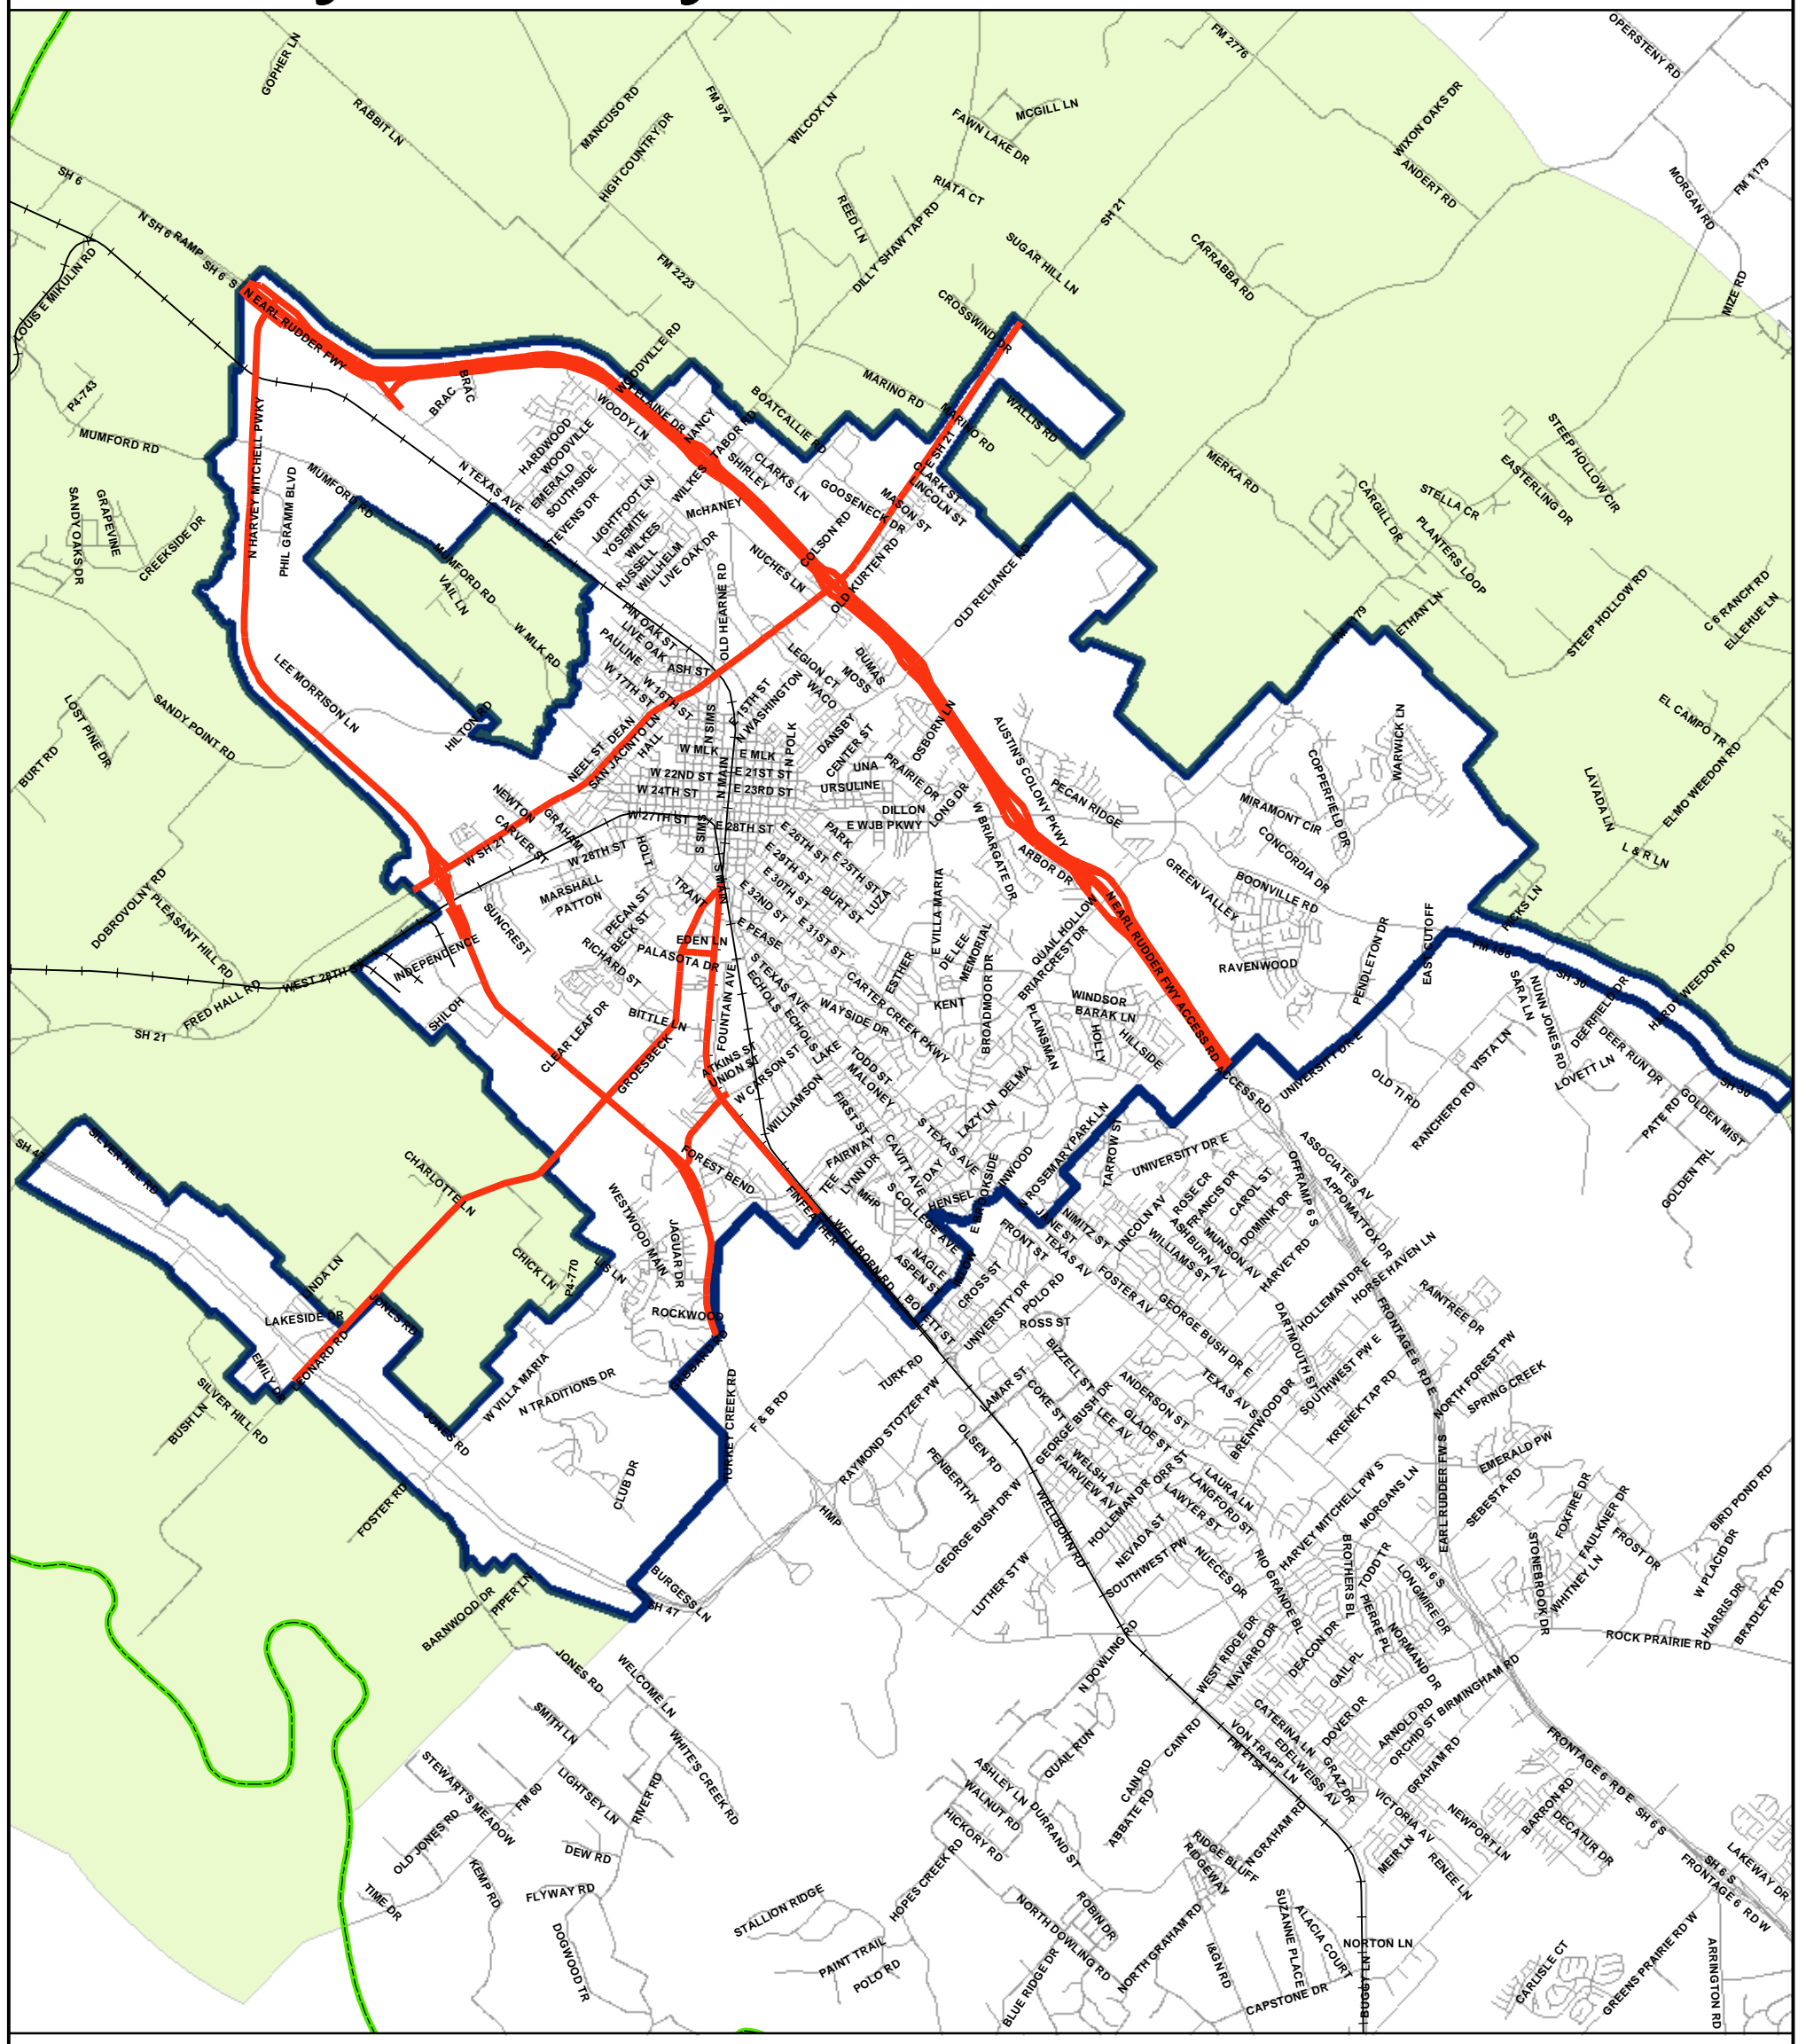

City of Bryan Truck Routes

 Truck Route

Earl Rudder Freeway
FM 2818
Leonard Road
Highway 21

Groesbeck
Finfeather
Palasota (from Finfeather to Groesbeck)
Turkey Creek (from FM 2818 to Fountain)