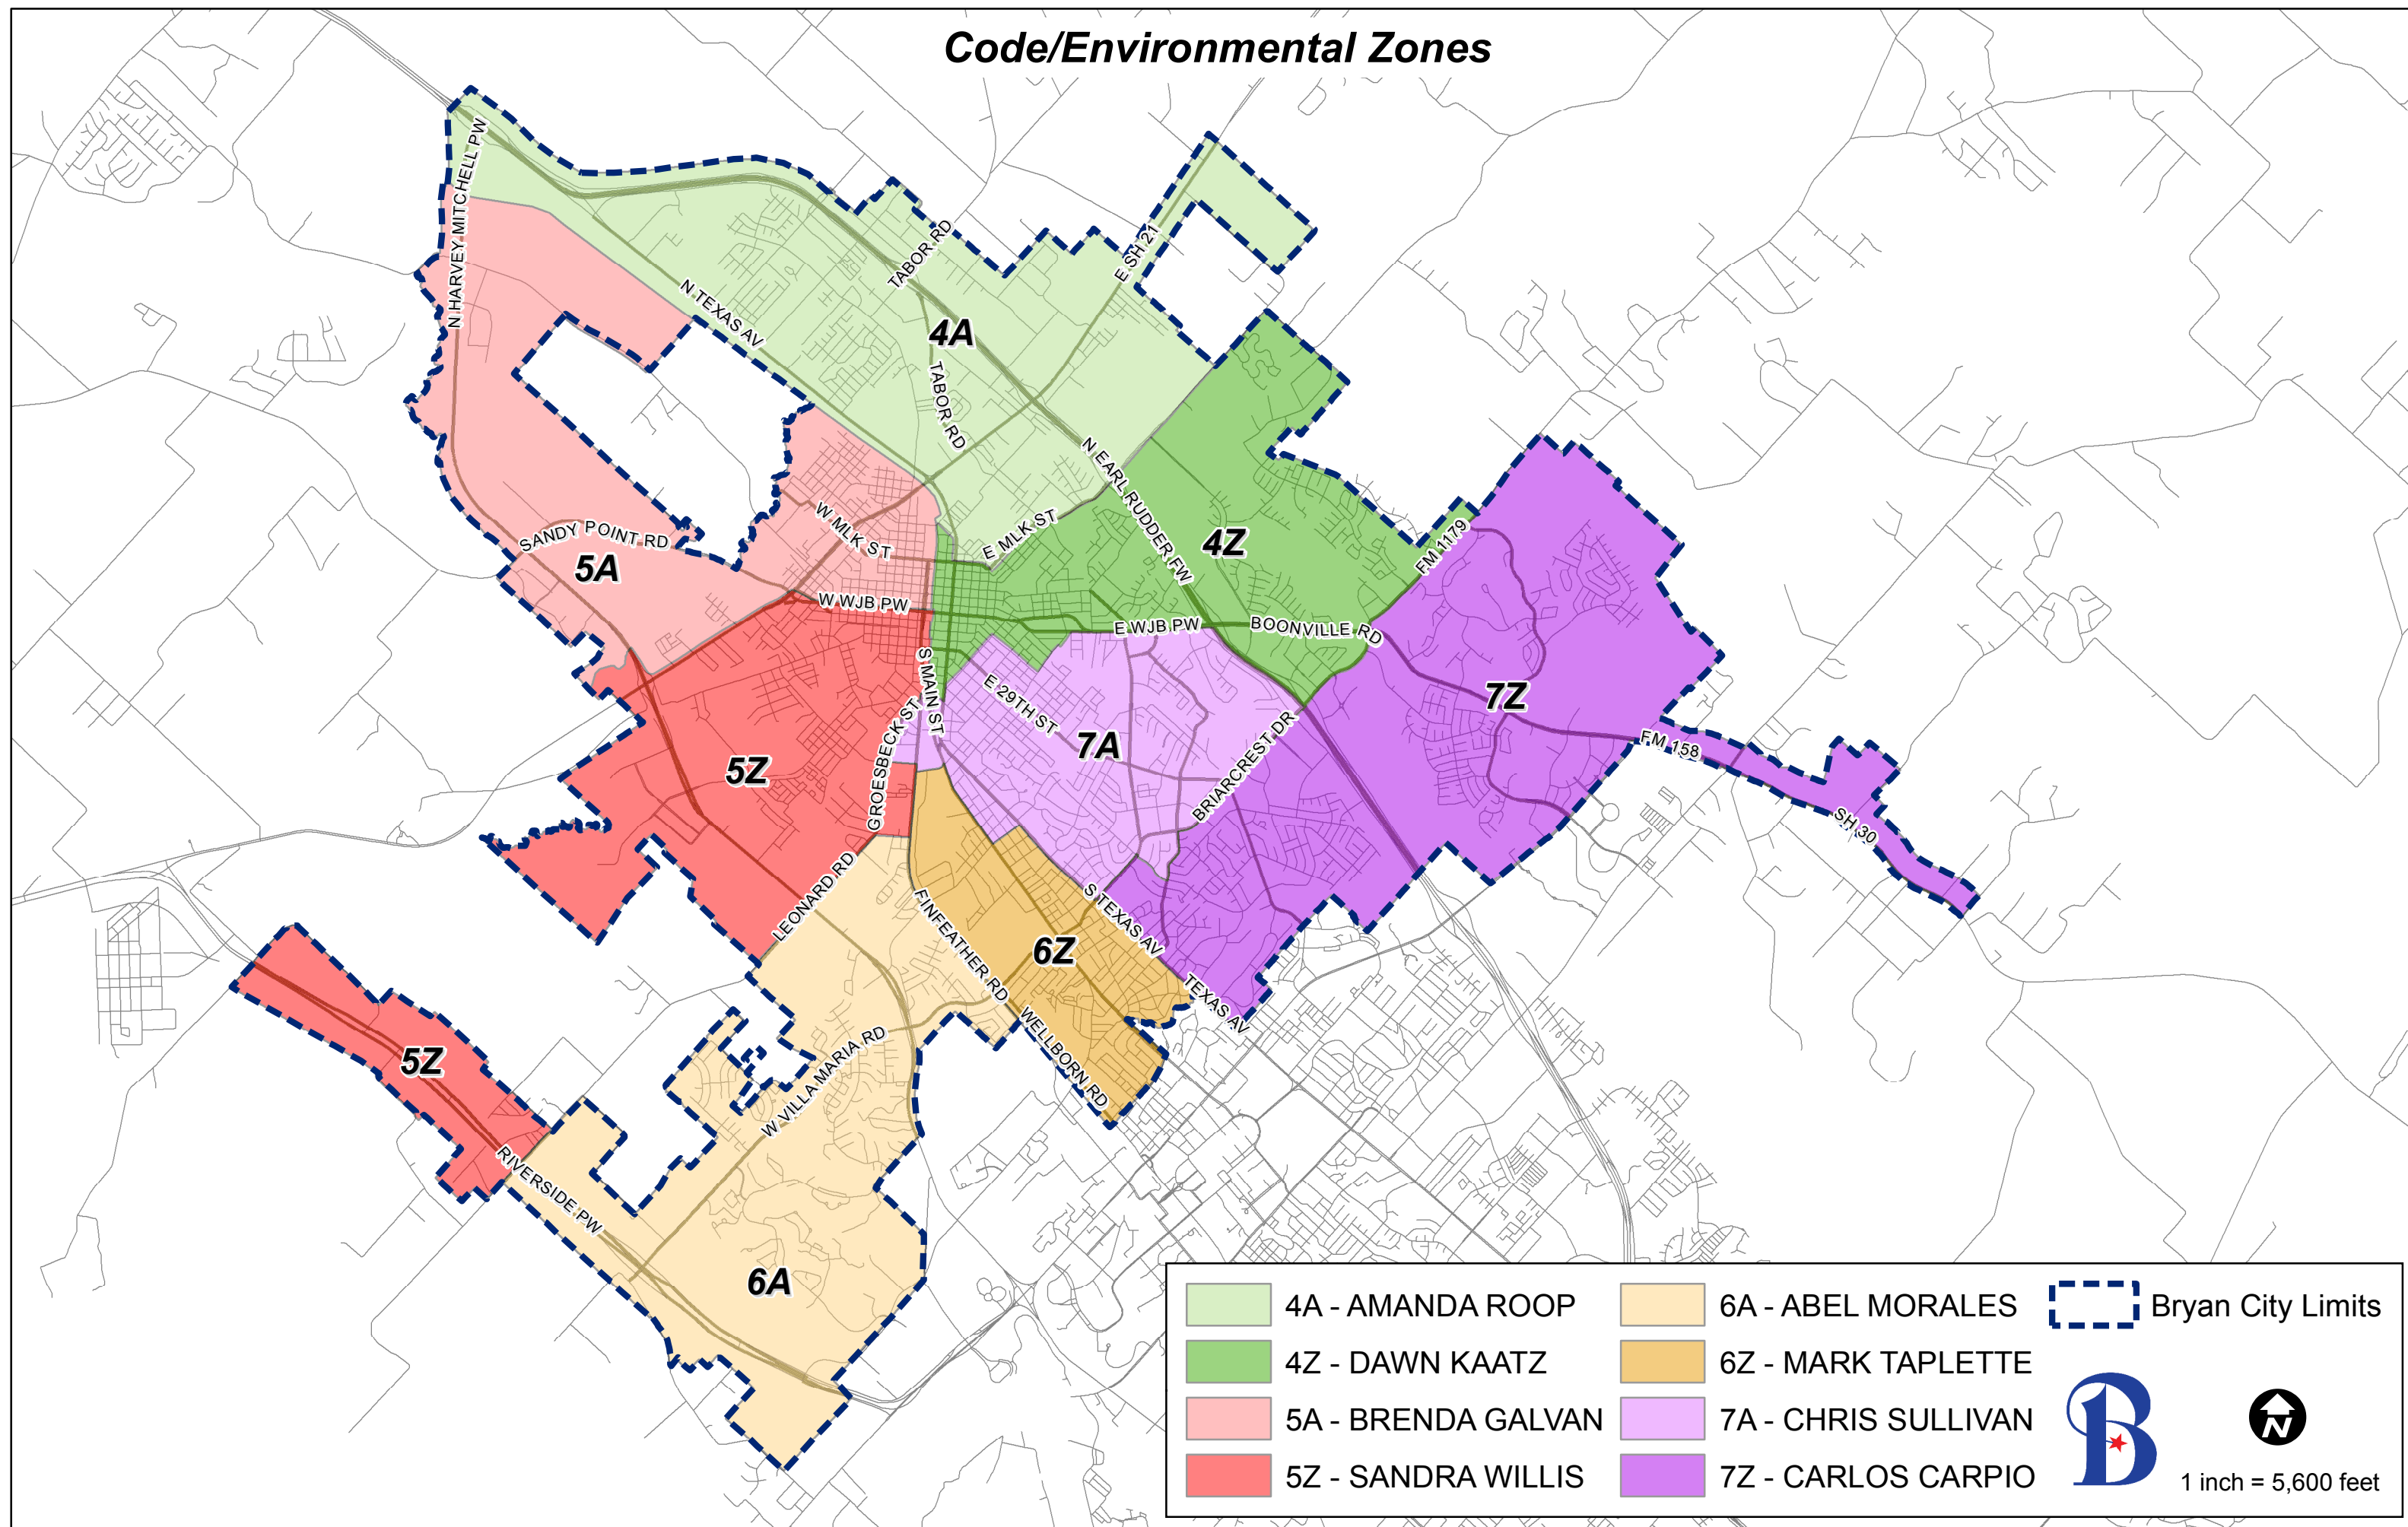

Code/Environmental Zones

 4A - AMANDA ROOP	 6A - ABEL MORALES	 Bryan City Limits
 4Z - DAWN KAATZ	 6Z - MARK TAPLETTE	
 5A - BRENDA GALVAN	 7A - CHRIS SULLIVAN	
 5Z - SANDRA WILLIS	 7Z - CARLOS CARPIO	1 inch = 5,600 feet